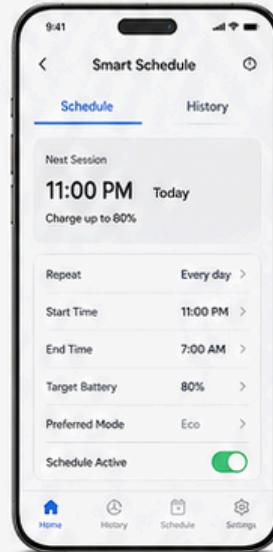

## Offline Local Mode

- ✓ App finds charger on home Wi-Fi
- ✓ View charger status
- ✓ Start / Stop charging
- ✓ Pause / Resume
- ✓ Adjust charging current
- ✓ Saved schedules continue
- ✓ View current session
- ✓ Load balancing continues

Even if your broadband is down, your home charger  
remains **smart** inside your home Wi-Fi network.

## Home App Screens

1 Charger Home

2 Live Charging

3 Smart Schedule

4 Home Load Guard