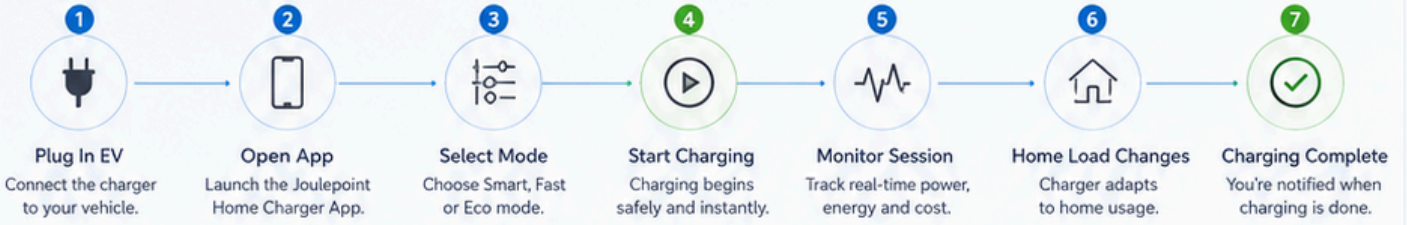

Simple User Journey