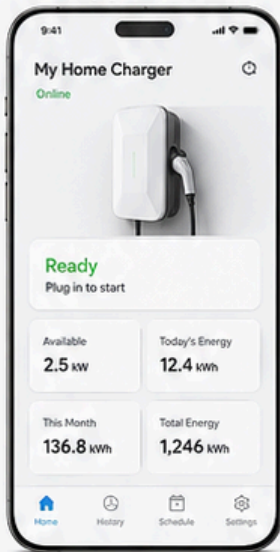

Home App Screens

1 Charger Home